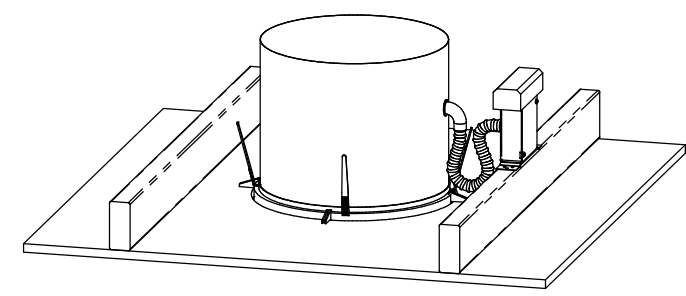

# 14" SOLATUBE COMPACT FLUORESCENT LIGHT HARD CEILING

**DETAIL B  
SCALE 3 : 1**

**FULL SECTION A-A  
SCALE 1:1**

UNLESS OTHERWISE SPECIFIED:  
 DIMENSIONS ARE IN INCHES  
 TOLERANCES:  
 ANGULAR: ±0.5°  
 .X ± .1  
 .XX ± .02  
 MATERIALS ± .005  
 FINISH  
 DO NOT SCALE DRAWING