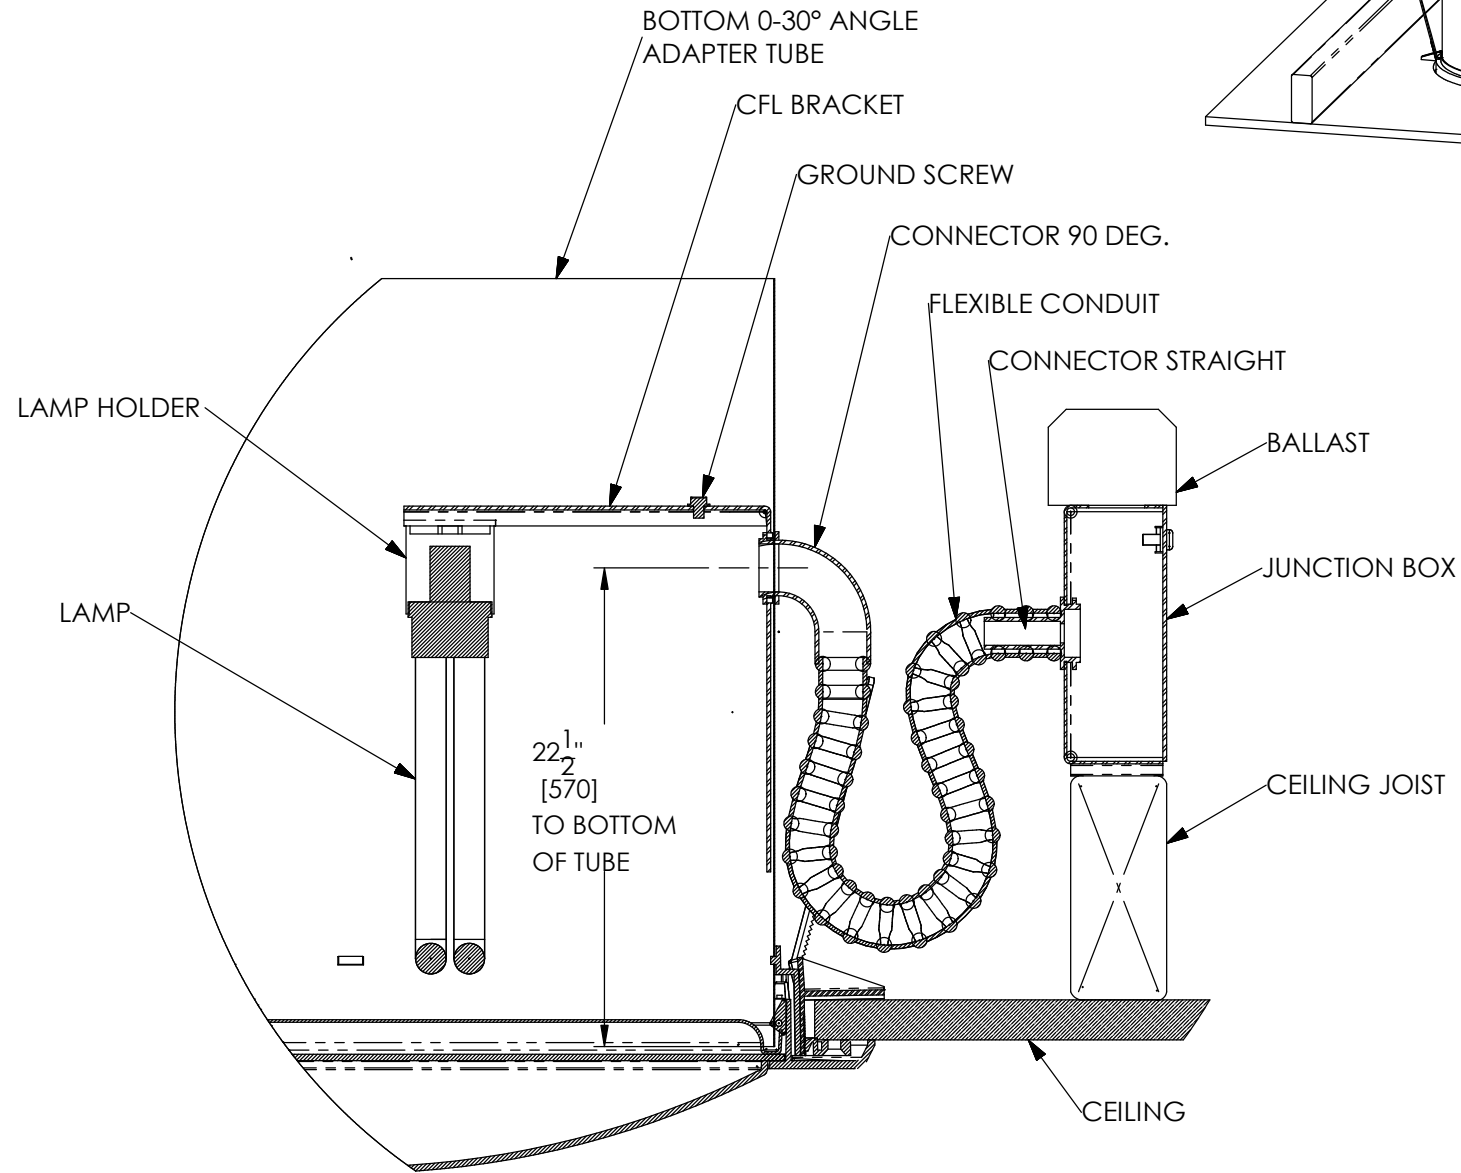

# 14" SOLATUBE COMPACT FLUORESCENT LIGHT HARD CEILING

**DETAIL B  
SCALE 3 : 1**

**FULL SECTION A-A  
SCALE 1:1**

UNLESS OTHERWISE SPECIFIED:  
 DIMENSIONS ARE IN INCHES  
 TOLERANCES:  
 ANGULAR: ±0.5°  
 .X ± .1  
 .XX ± .02  
 MATERIALS ± .005  
 FINISH  
 DO NOT SCALE DRAWING

TITLE: **14" SOLATUBE  
COMPACT FLUORESCENT LIGHT**

SIZE <b>D</b>	DWG. NO. <b>14-HC-CFL</b>	REV <b>A</b>
SCALE: 1:1	SHEET 1 OF 1	