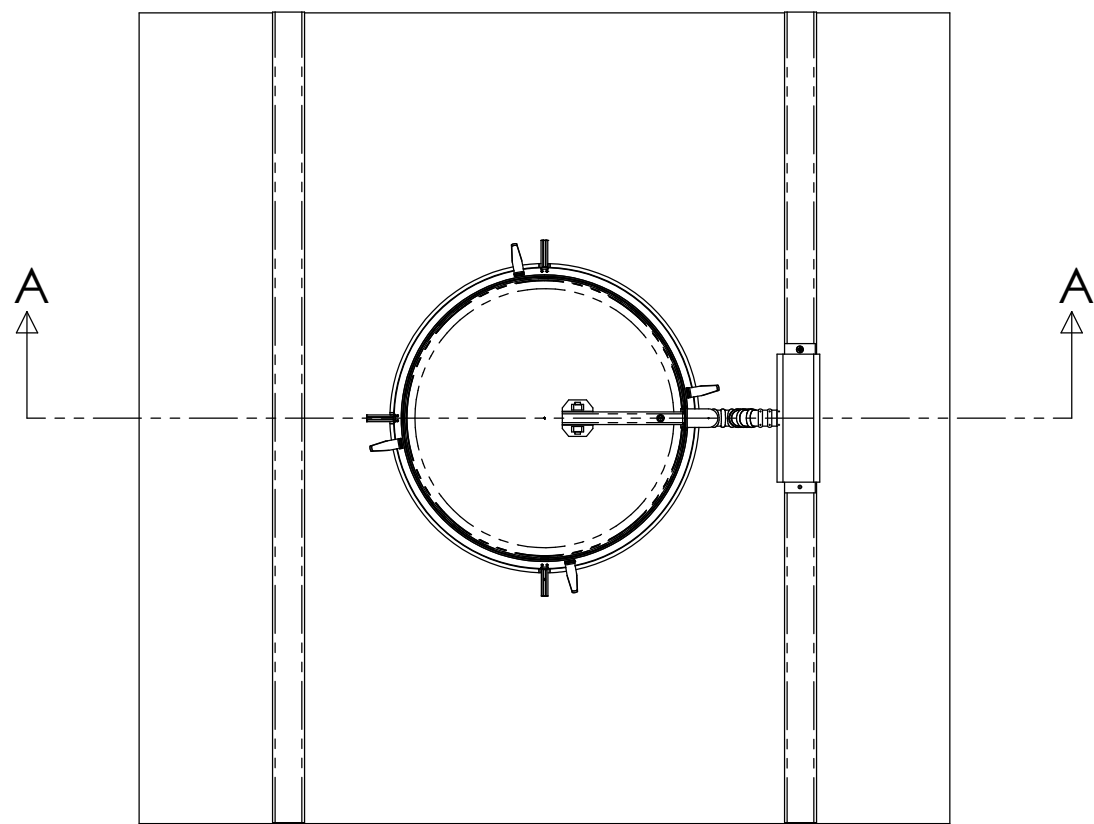

# 14" SOLATUBE COMPACT FLUORESCENT LIGHT HARD CEILING

**DETAIL B  
SCALE 3 : 1**

**FULL SECTION A-A  
SCALE 1:1**

UNLESS OTHERWISE SPECIFIED:  
 DIMENSIONS ARE IN INCHES  
 TOLERANCES:  
 ANGULAR: ±0.5°  
 .X ± .1  
 .XX ± .02  
 MATERIALS ± .005  
 FINISH  
 DO NOT SCALE DRAWING

TITLE: **14" SOLATUBE  
COMPACT FLUORESCENT LIGHT**

SIZE <b>D</b>	DWG. NO. <b>14-HC-CFL</b>	REV <b>A</b>
SCALE: 1:1	SHEET 1 OF 1	