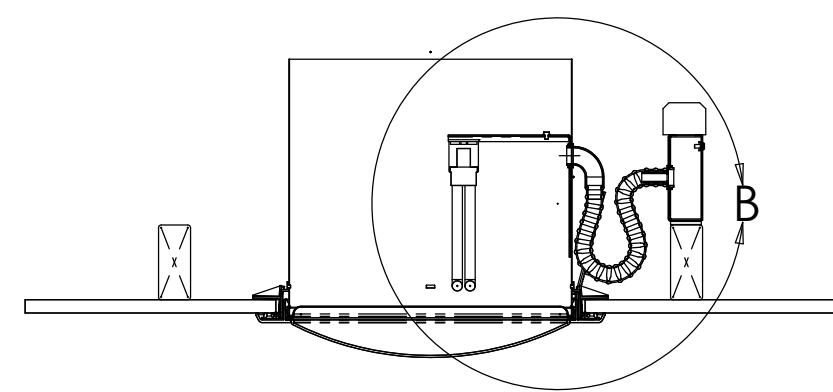

# 14" SOLATUBE COMPACT FLUORESCENT LIGHT HARD CEILING

**DETAIL B  
SCALE 3 : 1**

**FULL SECTION A-A  
SCALE 1:1**

UNLESS OTHERWISE SPECIFIED:  
 DIMENSIONS ARE IN INCHES  
 TOLERANCES:  
 ANGULAR: ±0.5°  
 .X ± .1  
 .XX ± .02  
 MATERIALS ± .005  
 FINISH  
 DO NOT SCALE DRAWING

TITLE: **14" SOLATUBE  
COMPACT FLUORESCENT LIGHT**

SIZE <b>D</b>	DWG. NO. <b>14-HC-CFL</b>	REV <b>A</b>
SCALE: 1:1	SHEET 1 OF 1	